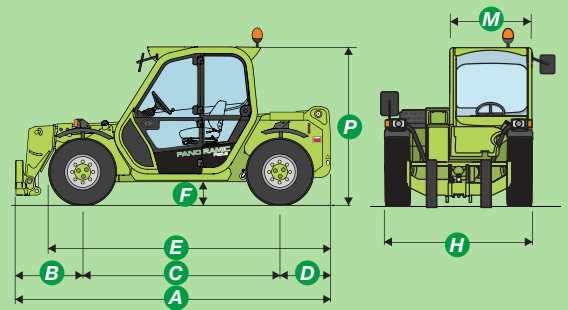

DIMENSIONS

A (mm)	4180
B (mm)	905
C (mm)	2700
D (mm)	570
E (mm)	3865
F (mm)	565
H (mm)	2230
M (mm)	995
P (mm)	2475
R (mm)	3985
S (mm)	4670

P34.7 Load Chart- standard forks

The Merlo TurboFarmer P34.7 is designed for high productivity and versatility in the agricultural environment. The Merlo design gives bigger performance in a smaller lighter machine with added flexibility. The excellent performance in off highway applications, make them ideal for agricultural work. For added productivity, a large range of optional attachments including buckets, crane hooks, winches, jibs and hay bale forks add to the versatility of the P34.7. The flexibility and versatility of telehandlers means they are operational for more hours, giving a higher rate of return. The Merlo TurboFarmer P34.7 can move 3400 kg up to 7m height and travel up to 25 km/h, with the extra benefits of a full size comfort cab. The 3 mode steering adds to the ease of operation. You benefit from easy to use versatile equipment, an increase in efficiency and productivity, and the safest telehandler with 50 years of specialist experience.