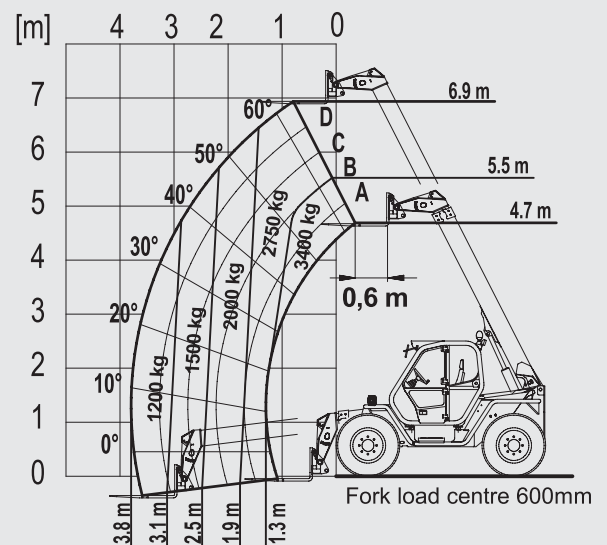

DIMENSIONS

A (mm)	4180
B (mm)	905
C (mm)	2700
D (mm)	570
E (mm)	3865
F (mm)	565
H (mm)	2230
M (mm)	995
P (mm)	2475
R (mm)	3985
S (mm)	4670

P34.7 Load Chart- standard forks

The Merlo TurboFarmer P34.7 is designed for high productivity and versatility in the agricultural environment. The Merlo design gives bigger performance in a smaller lighter machine with added flexibility. The excellent performance in off highway applications, make them ideal for agricultural work. For added productivity, a large range of optional attachments including buckets, crane hooks, winches, jibs and hay bale forks add to the versatility of the P34.7. The flexibility and versatility of telehandlers means they are operational for more hours, giving a higher rate of return. The Merlo TurboFarmer P34.7 can move 3400 kg up to 7m height and travel up to 25 km/h, with the extra benefits of a full size comfort cab. The 3 mode steering adds to the ease of operation. You benefit from easy to use versatile equipment, an increase in efficiency and productivity, and the safest telehandler with 50 years of specialist experience.