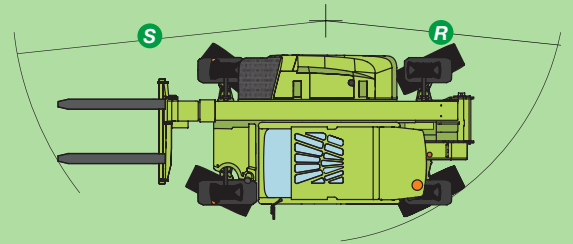

DIMENSIONS

A (mm)	4180
B (mm)	905
C (mm)	2700
D (mm)	570
E (mm)	3865
F (mm)	565
H (mm)	2230
M (mm)	995
P (mm)	2475
R (mm)	3985
S (mm)	4670

P34.7 Load Chart- standard forks

The Merlo TurboFarmer P34.7 is designed for high productivity and versatility in the agricultural environment. The Merlo design gives bigger performance in a smaller lighter machine with added flexibility. The excellent performance in off highway applications, make them ideal for agricultural work. For added productivity, a large range of optional attachments including buckets, crane hooks, winches, jibs and hay bale forks add to the versatility of the P34.7. The flexibility and versatility of telehandlers means they are operational for more hours, giving a higher rate of return. The Merlo TurboFarmer P34.7 can move 3400 kg up to 7m height and travel up to 25 km/h, with the extra benefits of a full size comfort cab. The 3 mode steering adds to the ease of operation. You benefit from easy to use versatile equipment, an increase in efficiency and productivity, and the safest telehandler with 50 years of specialist experience.